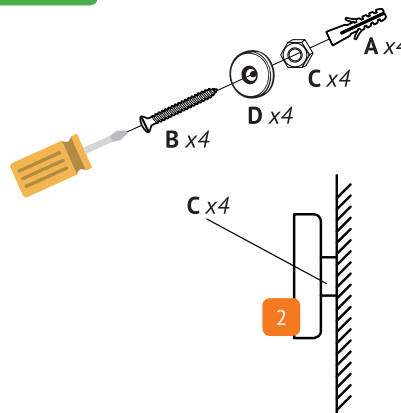

Frameless Whiteboard

Instruction leaflet

FWB60-round 60 x 60 cm

FWB100-round 100 x 100 cm

±10 min

x 1

Parts and tools

STEP 1

STEP 2

STEP 3

*Dry wipe surface. Never clean it with alcohol or abrasive products as the surface may be damaged. Please use a wet cloth to erase the surface.
This product do not need any especial attention in the use or basic knowledge of its parts for it use is free of any security advertise.*