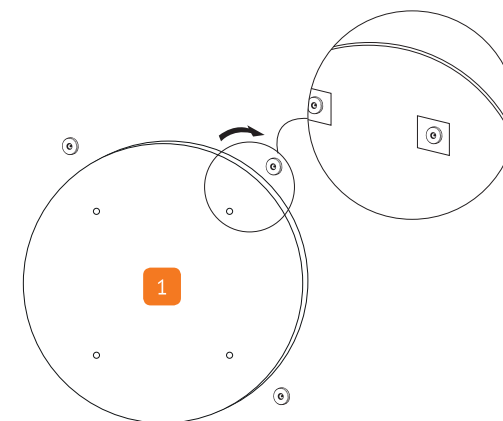

STEP 3

*Dry wipe surface. Never clean it with alcohol or abrasive products as the surface may be damaged. Please use a wet cloth to erase the surface.
This product do not need any especial attention in the use or basic knowledge of its parts for it use is free of any security advertise.*